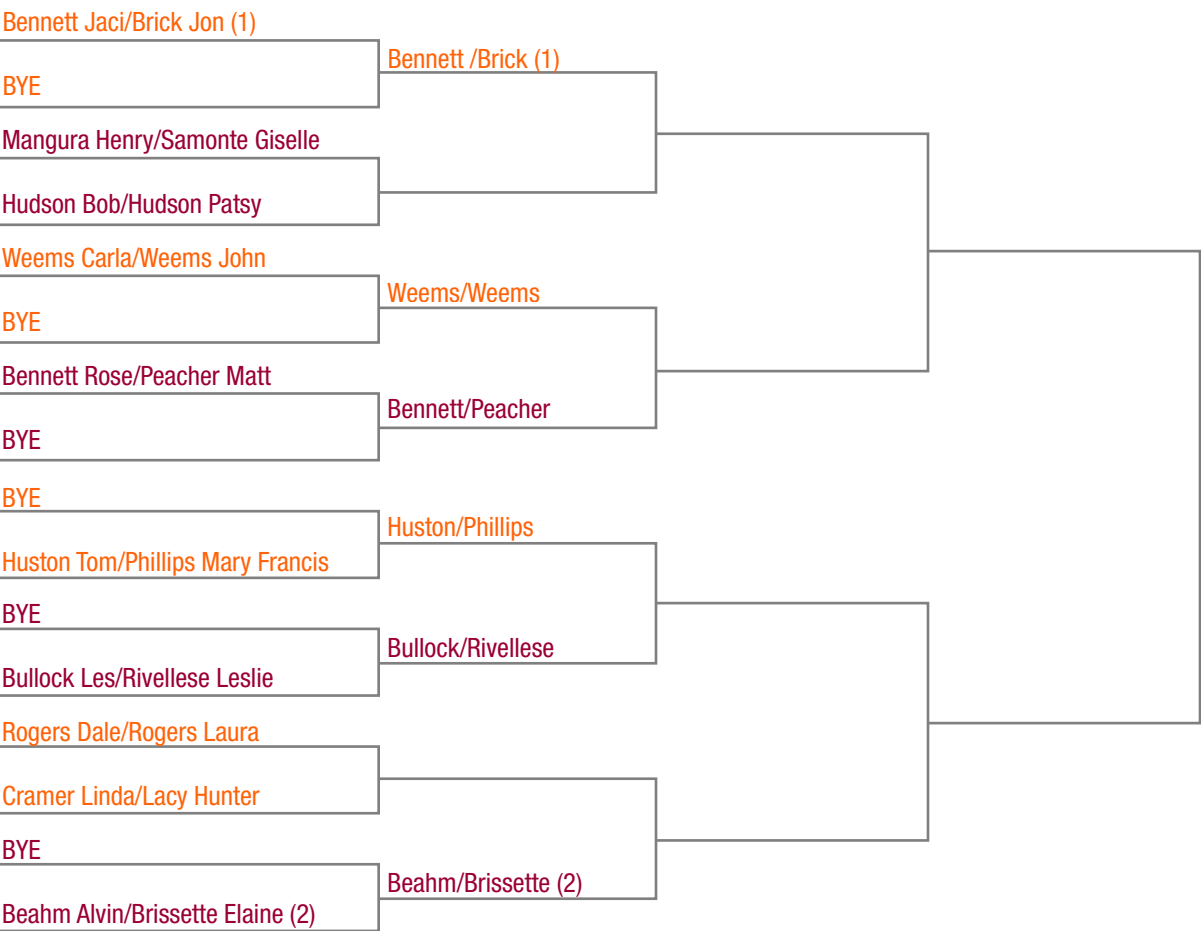

MIXED B DOUBLES

Champion